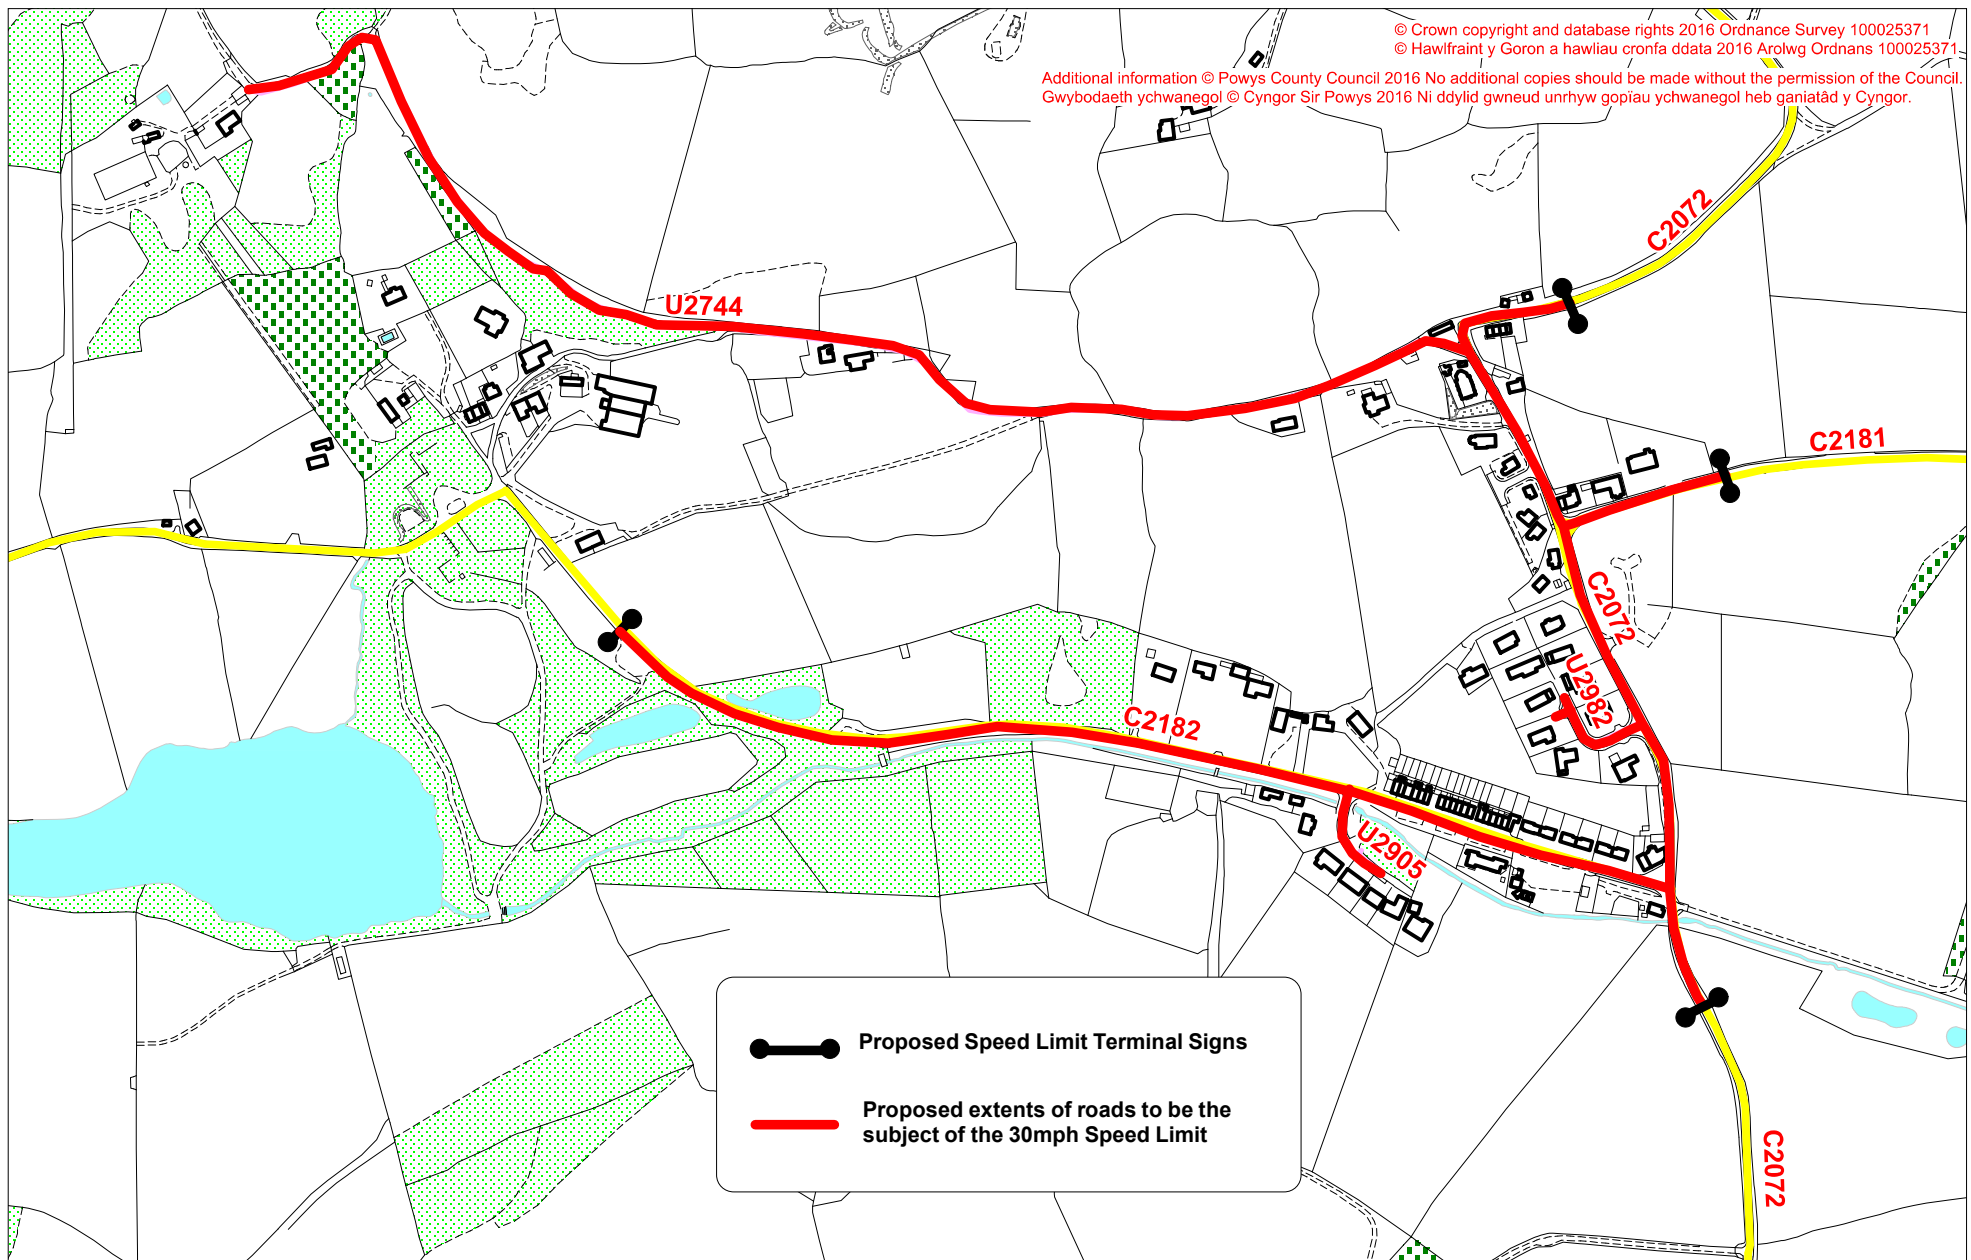

© Crown copyright and database rights 2016 Ordnance Survey 100025371
© Hawlfraint y Goron a hawliau cronfa ddata 2016 Arolwg Ordans 100025371

Additional information © Powys County Council 2016 No additional copies should be made without the permission of the Council.
Gwybodaeth ychwanegol © Cyngor Sir Powys 2016 Ni ddylid gwneud unrhyw gopïau ychwanegol heb ganiatâd y Cyngor.

 Proposed Speed Limit Terminal Signs

 Proposed extents of roads to be the subject of the 30mph Speed Limit